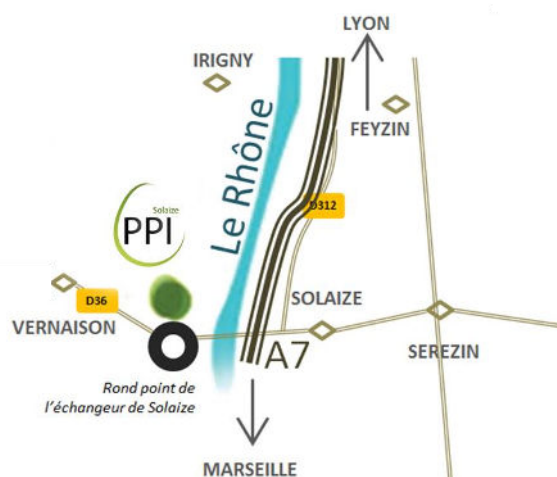

Axel'One PPI - Rond-point de l'échangeur - Les Levées - 69360 SOLAIZE - FRANCE

[Google Maps Link](#)

GPS coordinates: 45.643346, 4.827597

BY CAR

► From Lyon:

1. Reach the A7 highway heading Marseille
2. Take the Solaize -Vernaison exit
3. At the roundabout, take the first exit on your right: Axel'One, IFP Energies nouvelles

► From Valence / Marseille:

1. Reach the A7 highway heading Lyon
2. Take the Solaize -Vernaison exit
3. At the roundabout, take the last exit heading Vernaison
4. Then at the 2nd roundabout, take the first exit on your right: Axel'One, IFP Energies nouvelles

Parking for visitors near the different buildings.

BY PUBLIC TRANSPORT

1. From Lyon Vaise, Perrache or Jean-Macé train stations, take the TER train to the Feyzin train station.
2. Then from the Feyzin train station, take the GE2 TCL bus line heading "Solaize C.R.E.S." then get off at the "Solaize Campus" bus stop.