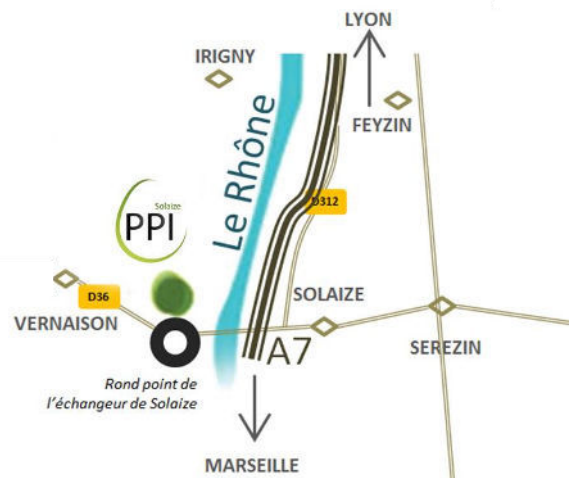

Axel'One PPI - Rond-point de l'échangeur - Les Levées - 69360 SOLAIZE - FRANCE

[Google Maps Link](#)

GPS coordinates: 45.643346, 4.827597

BY CAR

► From Lyon:

1. Reach the A7 highway heading Marseille
2. Take the Solaize -Vernaison exit
3. At the roundabout, take the first exit on your right: Axel'One, IFP Energies nouvelles

► From Valence / Marseille:

1. Reach the A7 highway heading Lyon
2. Take the Solaize -Vernaison exit
3. At the roundabout, take the last exit heading Vernaison
4. Then at the 2nd roundabout, take the first exit on your right: Axel'One, IFP Energies nouvelles

Parking for visitors near the different buildings.

BY PUBLIC TRANSPORT

1. From Lyon Vaise, Perrache or Jean-Macé train stations, take the TER train to the Feyzin train station.
2. Then from the Feyzin train station, take the GE2 TCL bus line heading "Solaize C.R.E.S." then get off at the "Solaize Campus" bus stop.